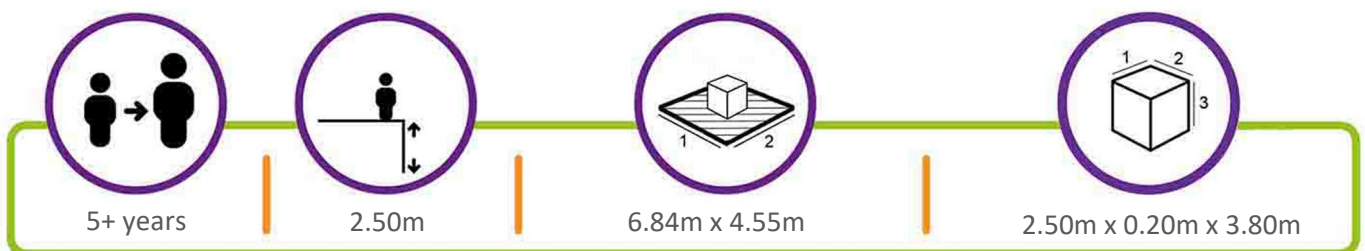

TBR7250

Liveing Robinia Pull-Up Rope

Product Description:

A great way to improve fitness, strength, balance and co-ordination in an outdoor gym environment with a multitude of options, all of our fitness items are designed to create circuits and courses of all sizes. A variety of balancing, climbing, traversing and sport activities will result in a diverse and exciting trail with a degree of challenge to all users regardless of ability.