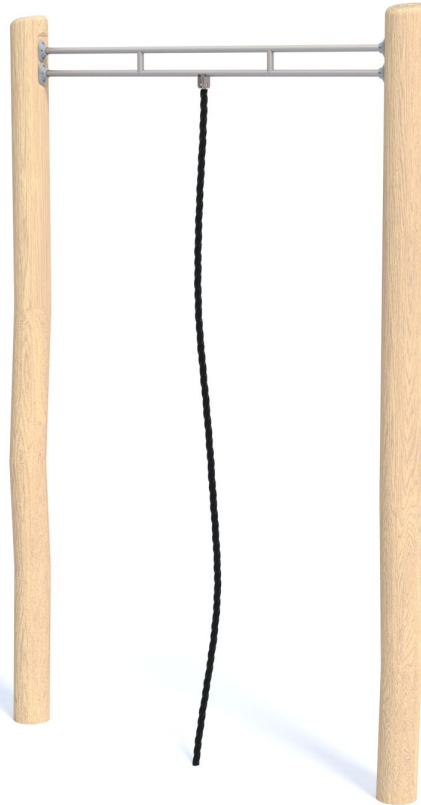

TBR7250

Liveing Robinia Pull-Up Rope

Product Description:

A great way to improve fitness, strength, balance and co-ordination in an outdoor gym environment with a multitude of options, all of our fitness items are designed to create circuits and courses of all sizes. A variety of balancing, climbing, traversing and sport activities will result in a diverse and exciting trail with a degree of challenge to all users regardless of ability.