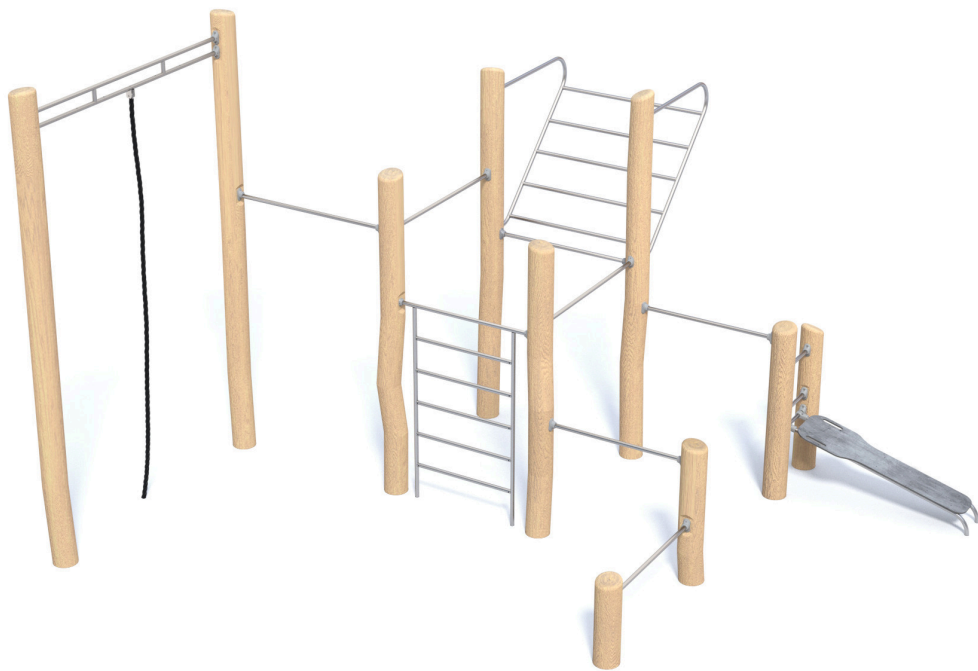

TBR7247

King Robinia Multi-Fitness Apparatus

Product Description:

A great way to improve fitness, strength, balance and co-ordination in an outdoor gym environment with a multitude of options, all of our fitness items are designed to create circuits and courses of all sizes. A variety of balancing, climbing, traversing and sport activities will result in a diverse and exciting trail with a degree of challenge to all users regardless of ability.

5+ years

2.50m

9.67m x 9.04m

6.0m x 5.25m x 3.80m

This product has been designed in accordance with BS EN:1176

Miracle Design and Play Ltd
01604 658240