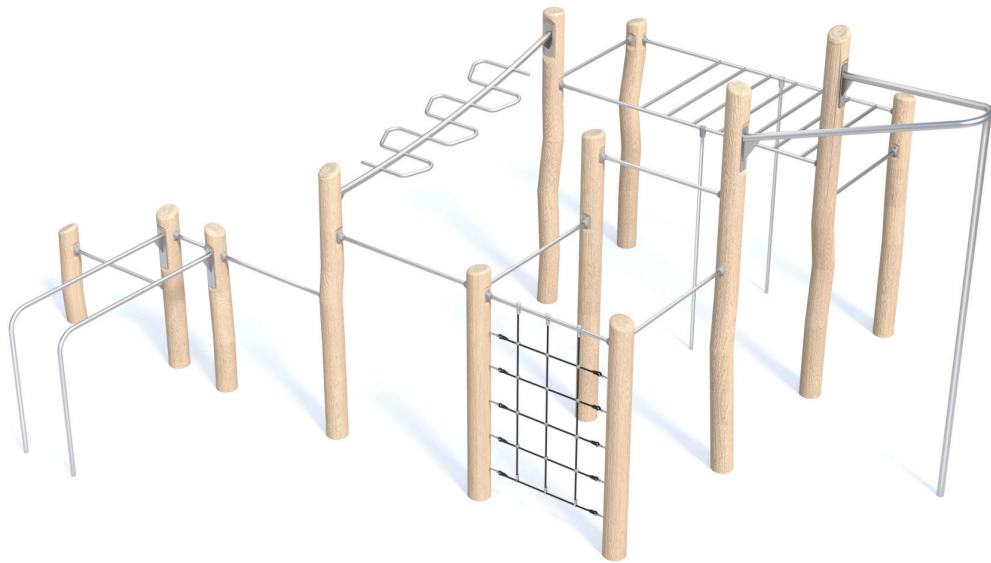

TBR7246

## Haskell Robinia Multi-Fitness Apparatus

### Product Description:

A great way to improve fitness, strength, balance and co-ordination in an outdoor gym environment with a multitude of options, all of our fitness items are designed to create circuits and courses of all sizes. A variety of balancing, climbing, traversing and sport activities will result in a diverse and exciting trail with a degree of challenge to all users regardless of ability.

5+ years

2.50m

11.85m x 9.55m

8.20m x 6.55m x 3.60m

This product has been designed in accordance with BS EN:1176

Miracle Design and Play Ltd  
01604 658240