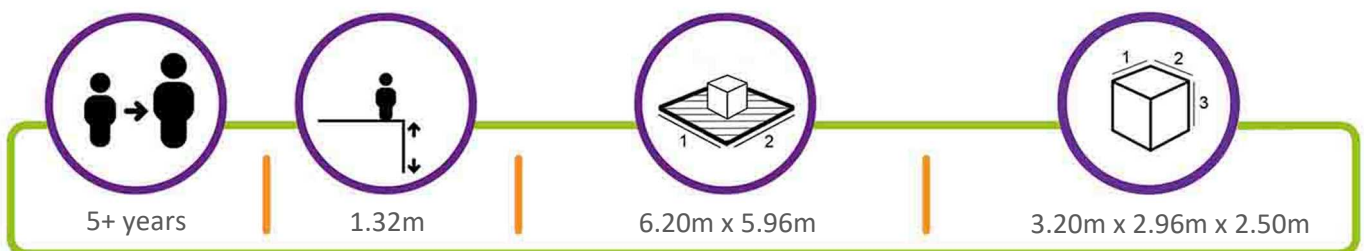

TBR7245

Rowena Robinia Multi-Fitness Apparatus

Product Description:

A great way to improve fitness, strength, balance and co-ordination in an outdoor gym environment with a multitude of options, all of our fitness items are designed to create circuits and courses of all sizes. A variety of balancing, climbing, traversing and sport activities will result in a diverse and exciting trail with a degree of challenge to all users regardless of ability.