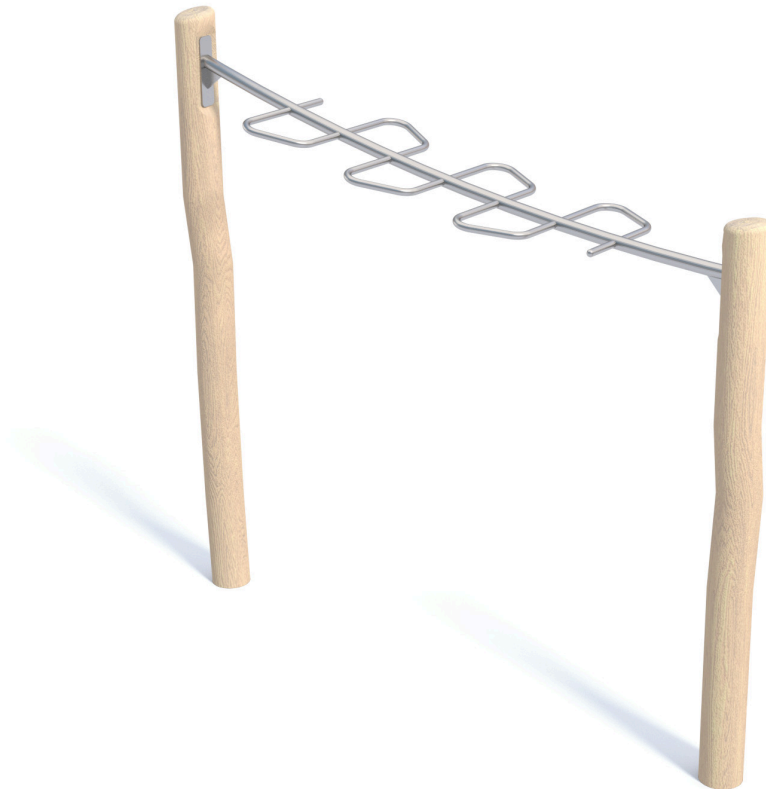

TBR7242

## Simmonds Robinia Overhead Ladder

### Product Description:

A great way to improve fitness, strength, balance and co-ordination in an outdoor gym environment with a multitude of options, all of our fitness items are designed to create circuits and courses of all sizes. A variety of balancing, climbing, traversing and sport activities will result in a diverse and exciting trail with a degree of challenge to all users regardless of ability.