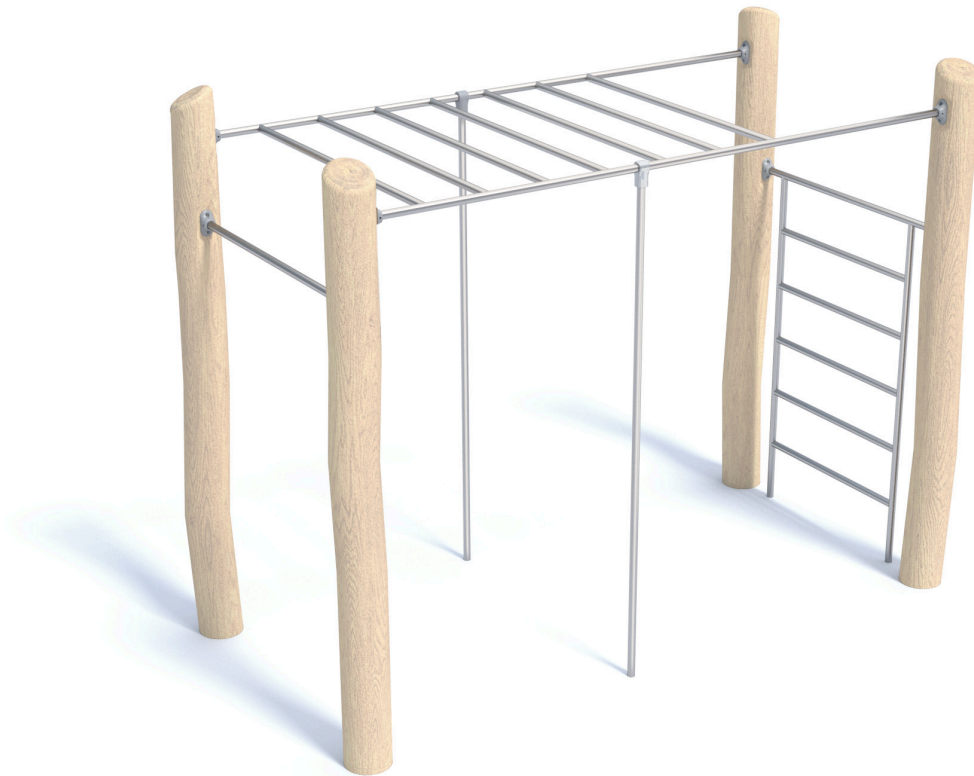

TBR7237

Macklenburgh Robinia Horizontal Challenge with End Ladder

Product Description:

A great way to improve fitness, strength, balance and co-ordination in an outdoor gym environment with a multitude of options, all of our fitness items are designed to create circuits and courses of all sizes. A variety of balancing, climbing, traversing and sport activities will result in a diverse and exciting trail with a degree of challenge to all users regardless of ability.

5+ years

1.84m

6.63m x 5.06m

3.13m x 1.56m x 2.55m

This product has been designed in accordance with BS EN:1176

Miracle Design and Play Ltd
01604 658240