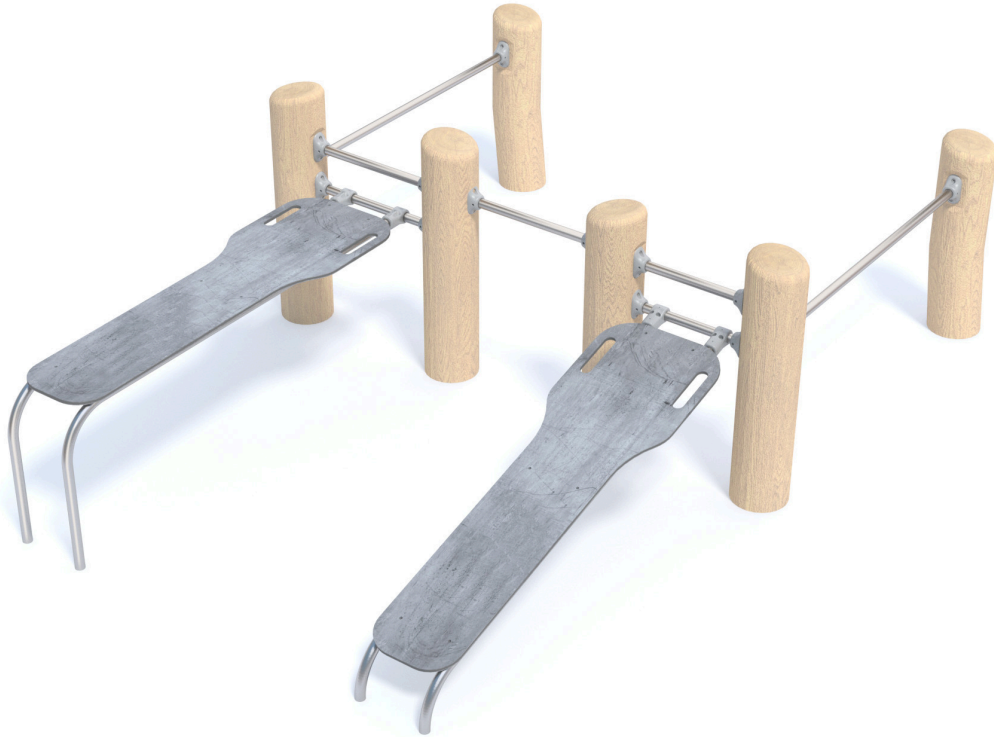

TBR7236

## Morsia Robinia Double Sit-Up Station

### Product Description:

A great way to improve fitness, strength, balance and co-ordination in an outdoor gym environment with a multitude of options, all of our fitness items are designed to create circuits and courses of all sizes. A variety of balancing, climbing, traversing and sport activities will result in a diverse and exciting trail with a degree of challenge to all users regardless of ability.