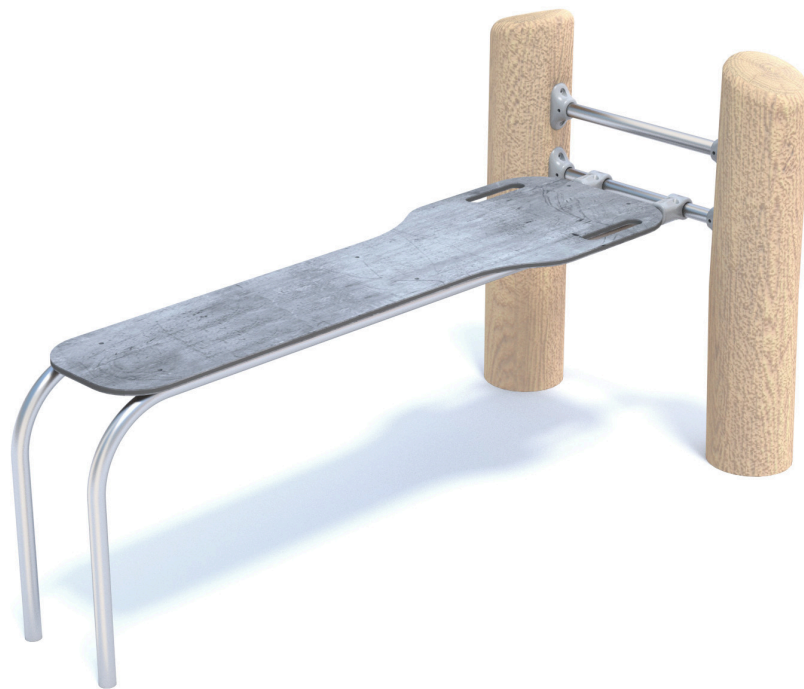

TBR7235

## Dunn Robinia Flat Sit-Up Bench

### Product Description:

A great way to improve fitness, strength, balance and co-ordination in an outdoor gym environment with a multitude of options, all of our fitness items are designed to create circuits and courses of all sizes. A variety of balancing, climbing, traversing and sport activities will result in a diverse and exciting trail with a degree of challenge to all users regardless of ability.