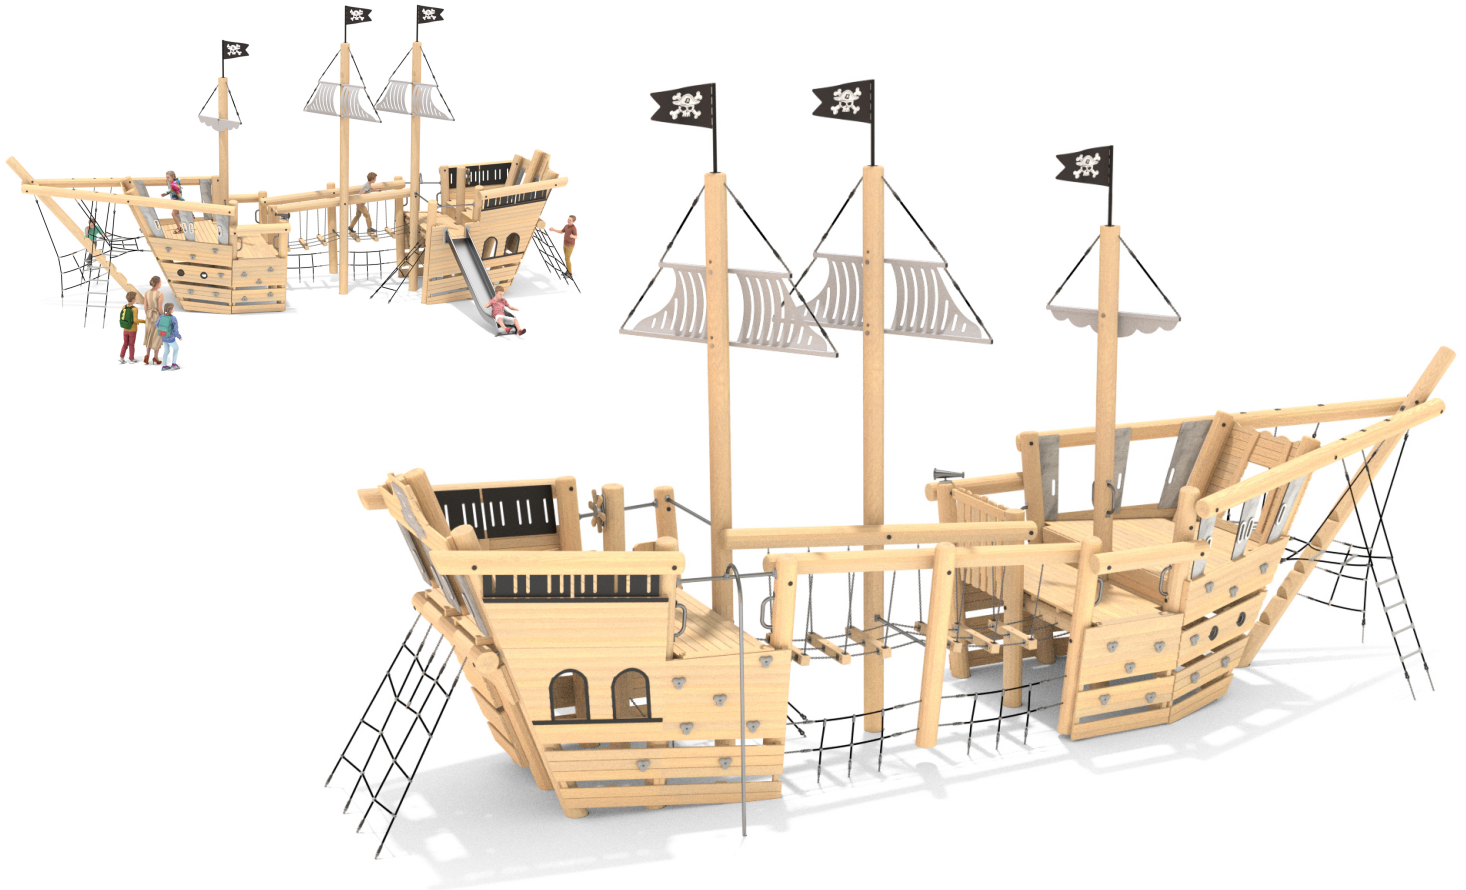

TBR7222

## Robinia Kingler Multi-Play Pirate Ship Unit

### Product Description:

Our Robinia pirate ship combines climbing, sliding and imaginative play experiences in one large unit which would be a great flagship centre-piece for any sea themed play area. Natural Acacia-Robinia wood and stainless steel create an item which is both visually striking and durable.

3-12 years

1.80m

15.55m x 9.23m

12.55m x 5.74m x 6.4m

This product has been designed in accordance with BS EN:1176

Miracle Design and Play Ltd  
01604 658240