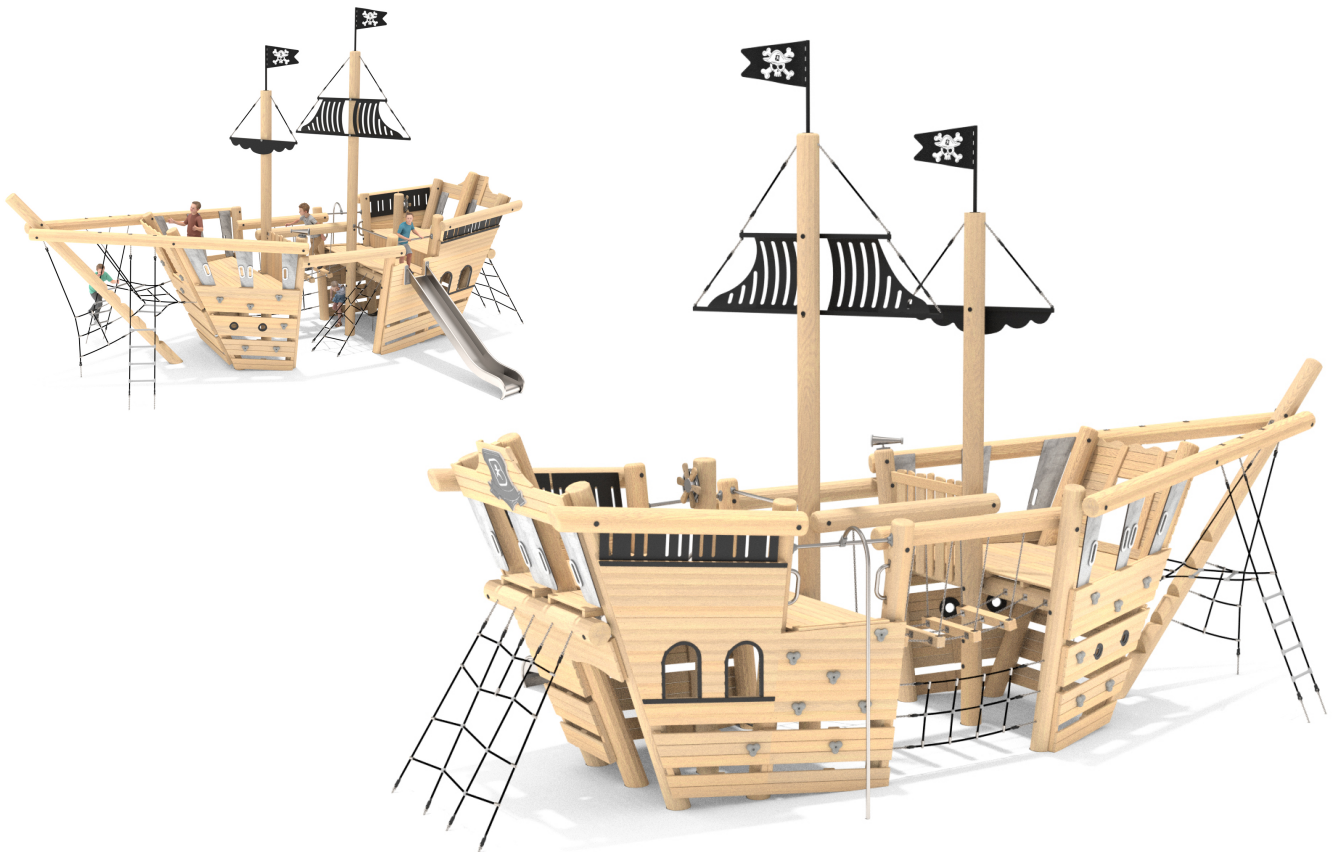

TBR7221

Robinia Vaporeon Multi-Play Pirate Ship Unit

Product Description:

Our Robinia pirate ship combines climbing, sliding and imaginative play experiences in one large unit which would be a great flagship centre-piece for any sea themed play area. Natural Acacia-Robinia wood and stainless steel create an item which is both visually striking and durable.

3-12 years

1.80m

13.11m x 9.23

10.11m x 5.74m x 6.40m

This product has been designed in accordance with BS EN:1176

Miracle Design and Play Ltd
01604 658240