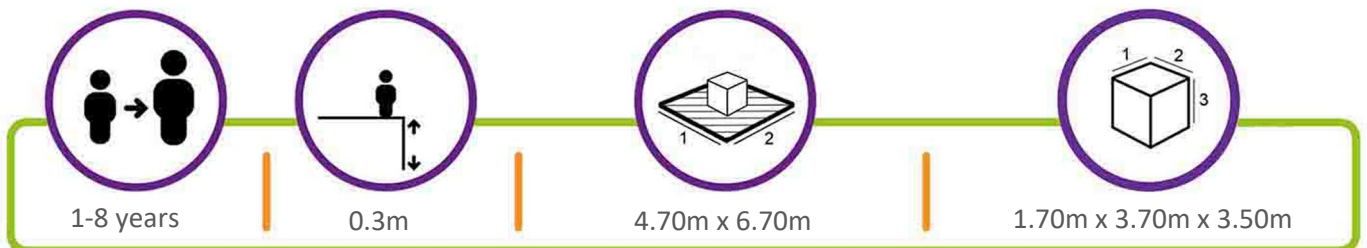

### Product Description:

Our Robinia multi-play units are designed to accommodate children from ages 3-12, encouraging the development of co-ordination and exploration through the different features of the unit.