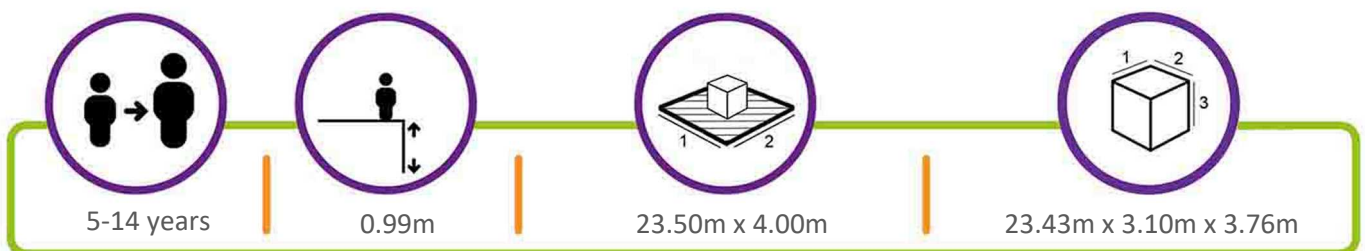

TBR7192

Wigglytuff Robinia 20m Zip-line

Product Description:

A 20m long zipline which provides an exhilarating gliding experience for older children. A platform at one end offers assistance to climb onto the seat and launch off. The main posts are Robinia timber, which gives the zipline a natural and rustic finish.