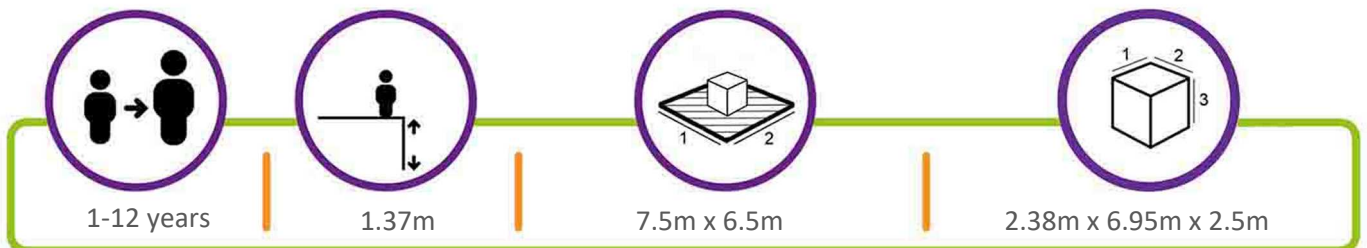

TBR7164

Golbat Robinia Double Bay Swing

Product Description:

This product has been designed in accordance with BS EN:1176

Miracle Design and Play Ltd
01604 658240