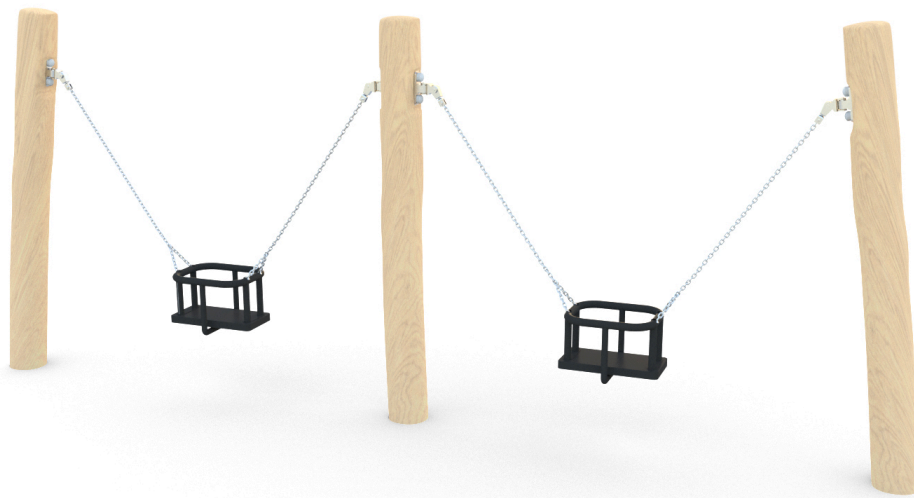

TBR7159

Aerodactyl Robinia Duo Toddler Swing

Product Description:

A two bay toddler swing supported on single Robinia posts. The natural aesthetic of our Robinia range complements any landscape or streetscape and blends well with surrounding infrastructure.