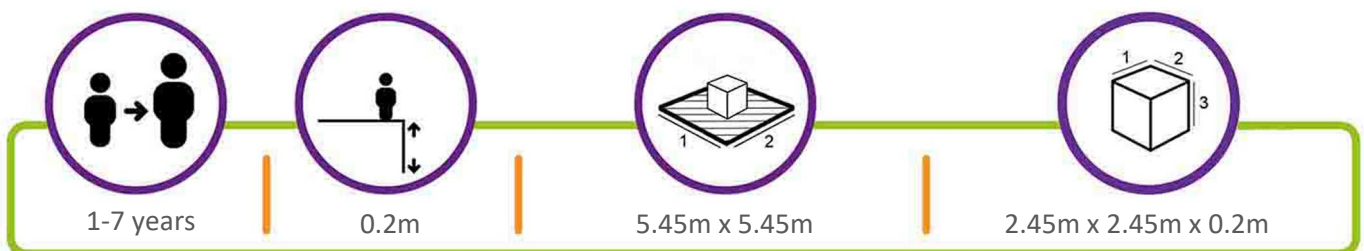

TBR7158

Sandshrew Robinia Sandpit

Product Description:

A Robinia timber framed sand pit. The natural aesthetic of our Robinia range complements any landscape or streetscape and blends well with surrounding infrastructure.