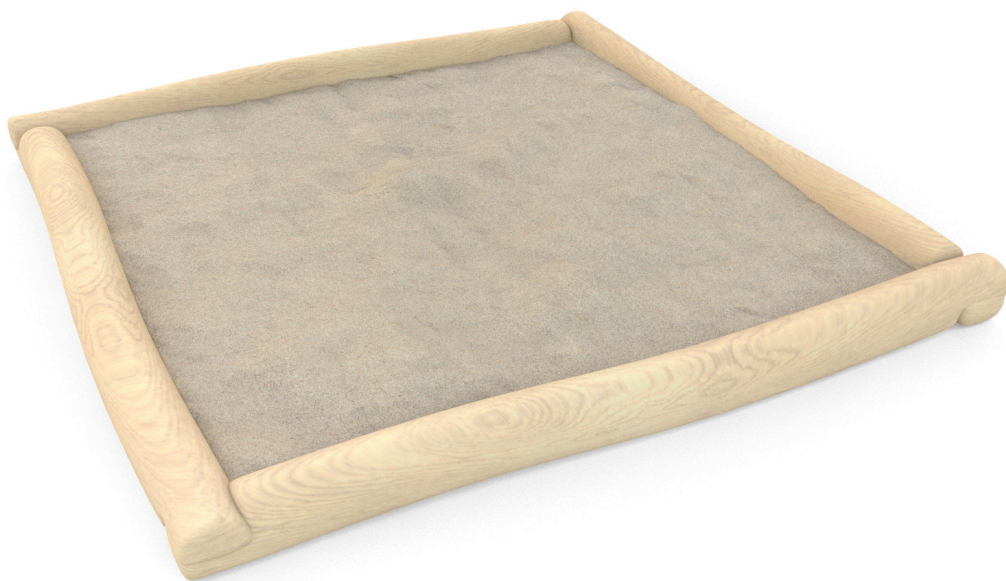

TBR7158

Sandshrew Robinia Sandpit

Product Description:

A Robinia timber framed sand pit. The natural aesthetic of our Robinia range complements any landscape or streetscape and blends well with surrounding infrastructure.