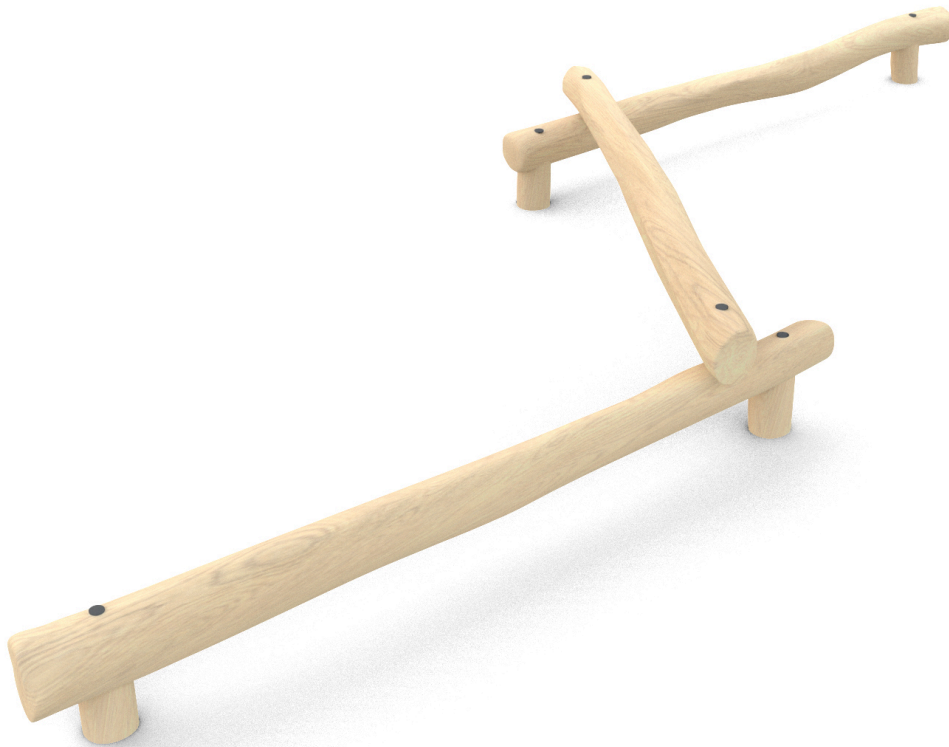

TBR7141

Paras Robinia Trio Balance Beam

Product Description:

With a multitude of options, all of our trim trail items are designed to create circuits and courses of all sizes. A variety of balancing, climbing, traversing and sport activities will result in a diverse and exciting trail with a degree of challenge to all users regardless of ability.

3-12 years

0.68m

5.7m x 9.2m

2.7m x 6.2m x 0.68m

This product has been designed in accordance with BS EN:1176

Miracle Design and Play Ltd
01604 658240