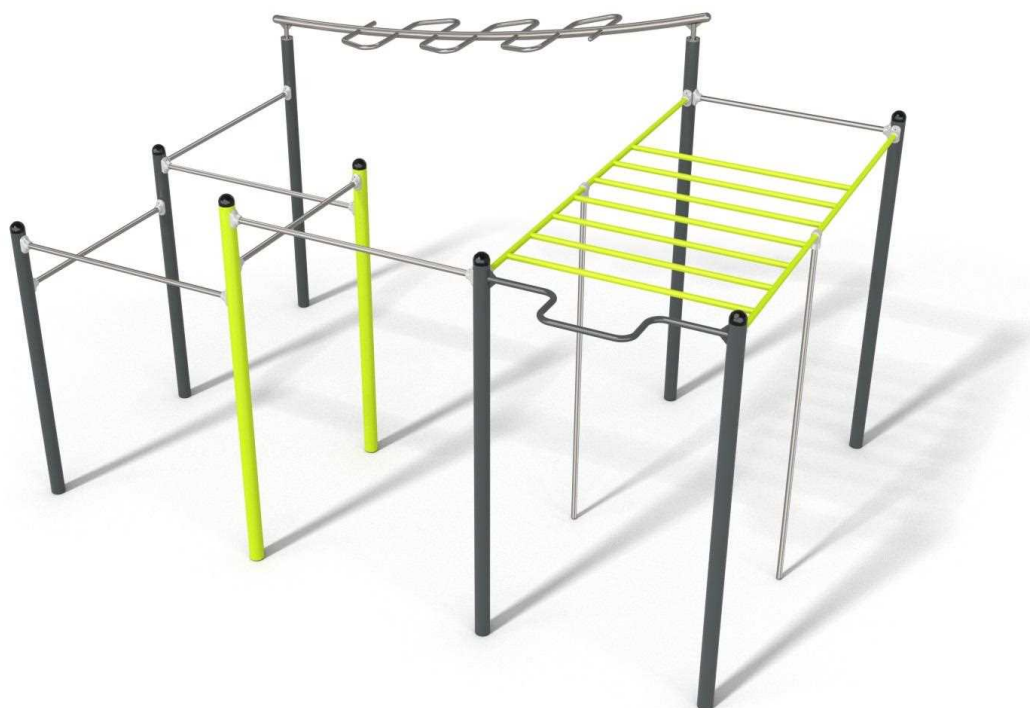

SB6644

Philips Multi-Fitness Apparatus

Product Description:

A great way to improve fitness, strength, balance and co-ordination in an outdoor gym environment with a multitude of options, all of our fitness items are designed to create circuits and courses of all sizes. A variety of balancing, climbing, traversing and sport activities will result in a diverse and exciting trail with a degree of challenge to all users regardless of ability.

5+ years

1.66m

7.66m x 6.72m

4.66m x 3.61m x 2.87m

This product has been designed in accordance with BS EN:1176

Miracle Design and Play Ltd
01604 658240