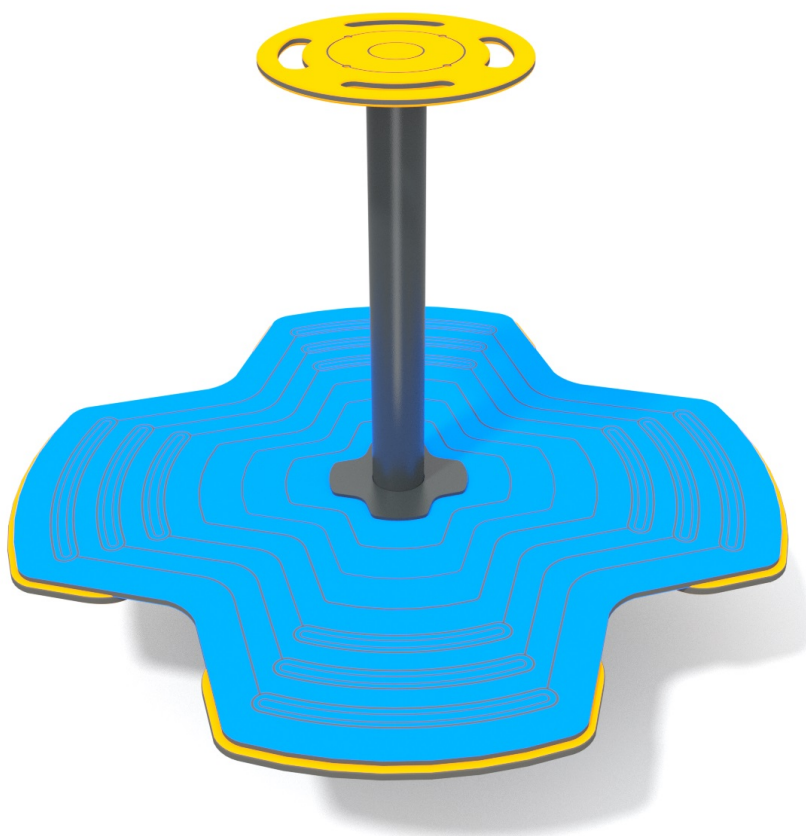

SB3086

## Balboa Rocking Board

### Product Description:

This rocking board rocks side to side offering a dynamic challenge for both toddlers and juniors.

2-5 years

0.50 m

4.38m x 4.38m

1.30m x 1.30m x 1.09m

This product has been designed in accordance with BS EN:1176