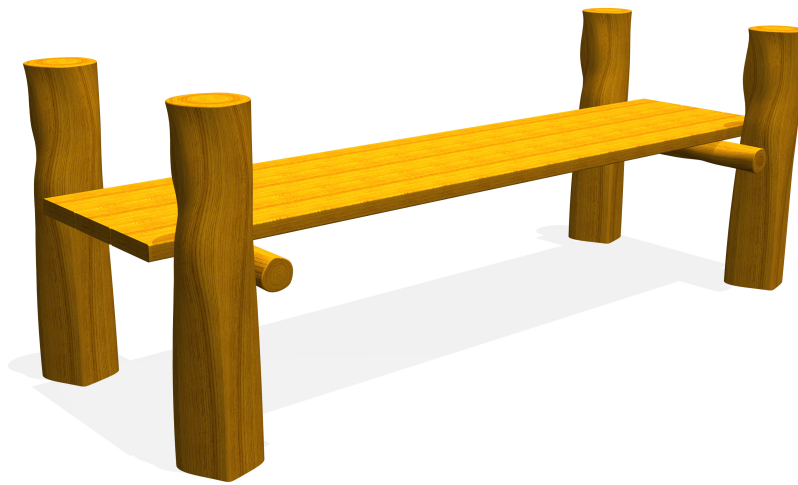

MB00207

Robinia Bench without arms

Product Description:

Robinia armless bench

This product has been designed in accordance with BS EN:1176

Miracle Design and Play Ltd
01604 658240