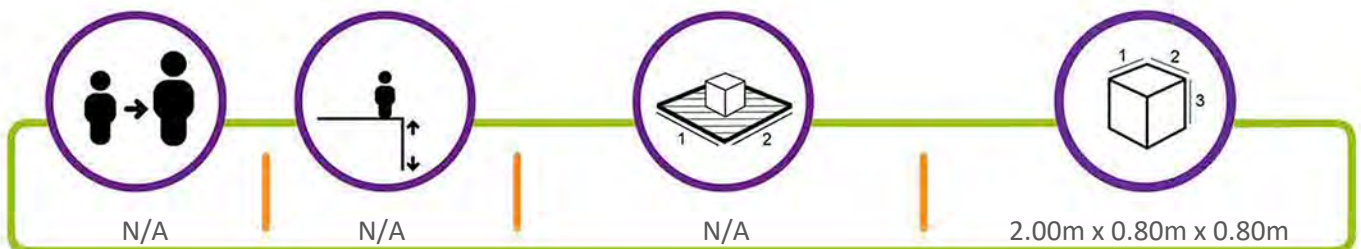

MB00207

Robinia Bench without arms

Product Description:

Robinia armless bench

This product has been designed in accordance with BS EN:1176

Miracle Design and Play Ltd
01604 658240